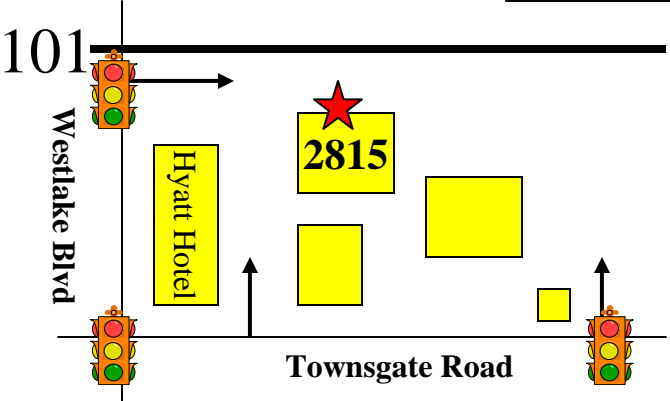

Directions To Manchester Financial, Inc.

Directions

Exit 101 Freeway at Westlake Blvd.

North/West on 101
Turn left from exit ramp, cross over freeway, and turn left at first signal (Hyatt entrance).

South/East on 101
Proceed straight off freeway exit ramp into Hyatt entrance.